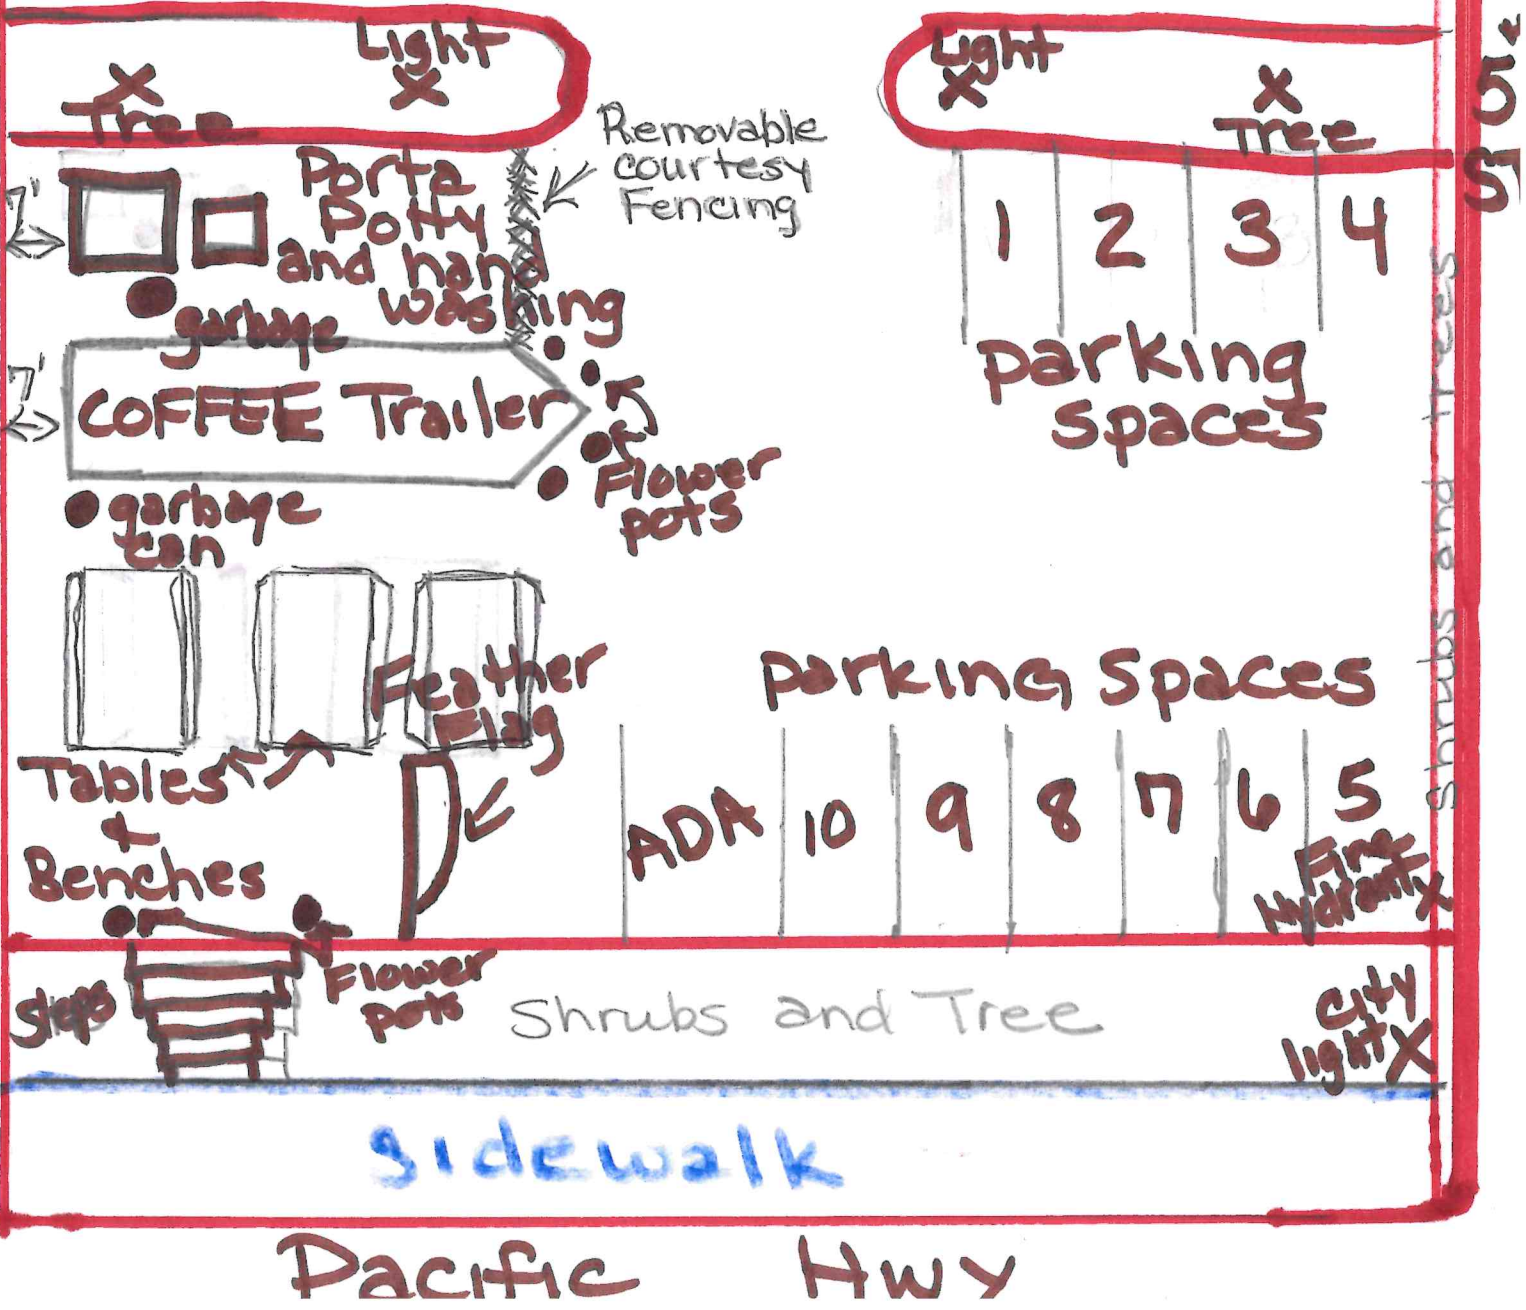

# Unused Portion of Lot

25' entrance

City Light post X

21' from back of trailer to Landscape island  
36' from front of trailer to east property line

Portion of lot

2) From back of trailer to landscape island  
3) From front of trailer to east property line

Light X  
Tree X

Removable electricity Fencing

Porta Potty and hand washing  
garbage

COFFEE Trailer  
Flower pots

garbage ton

Tables & Benches  
Feather flag  
Flower pots

Light X  
Tree X  
1 2 3 4

parking spaces

parking spaces

ADA 10 9 8 7 6 5  
city light X

Shrubs and Tree

sidewalk

Pacific Hwy

A15 NTS  
DATE: 12-5-11  
SCALE

10251