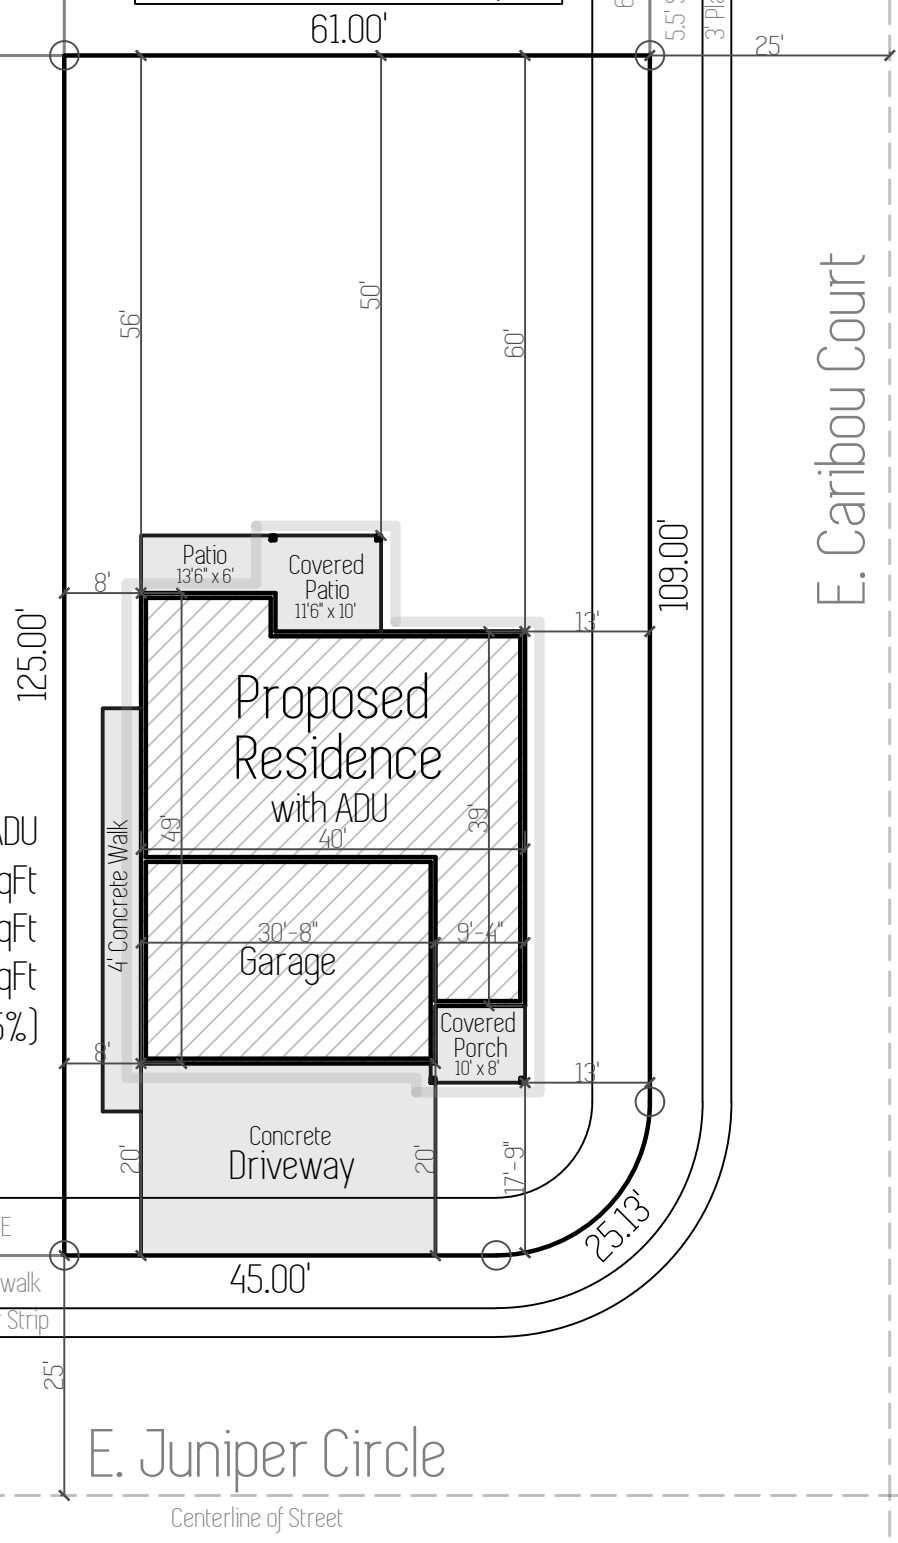

Lot 14 : 7,570 SqFt

Plan : Oxbow ADU
 Main Living Area : 1,979 SqFt
 ADU Living Area : 893 SqFt
 Garage Area : 610 SqFt
 Lot Coverage : 1,989 SqFt (26.5%)

Site Plan

Apr. 30th 2024

2311 E. Juniper Circle, La Center, WA
 Lockwood Meadows Lot 14

Scale : 1"=20'