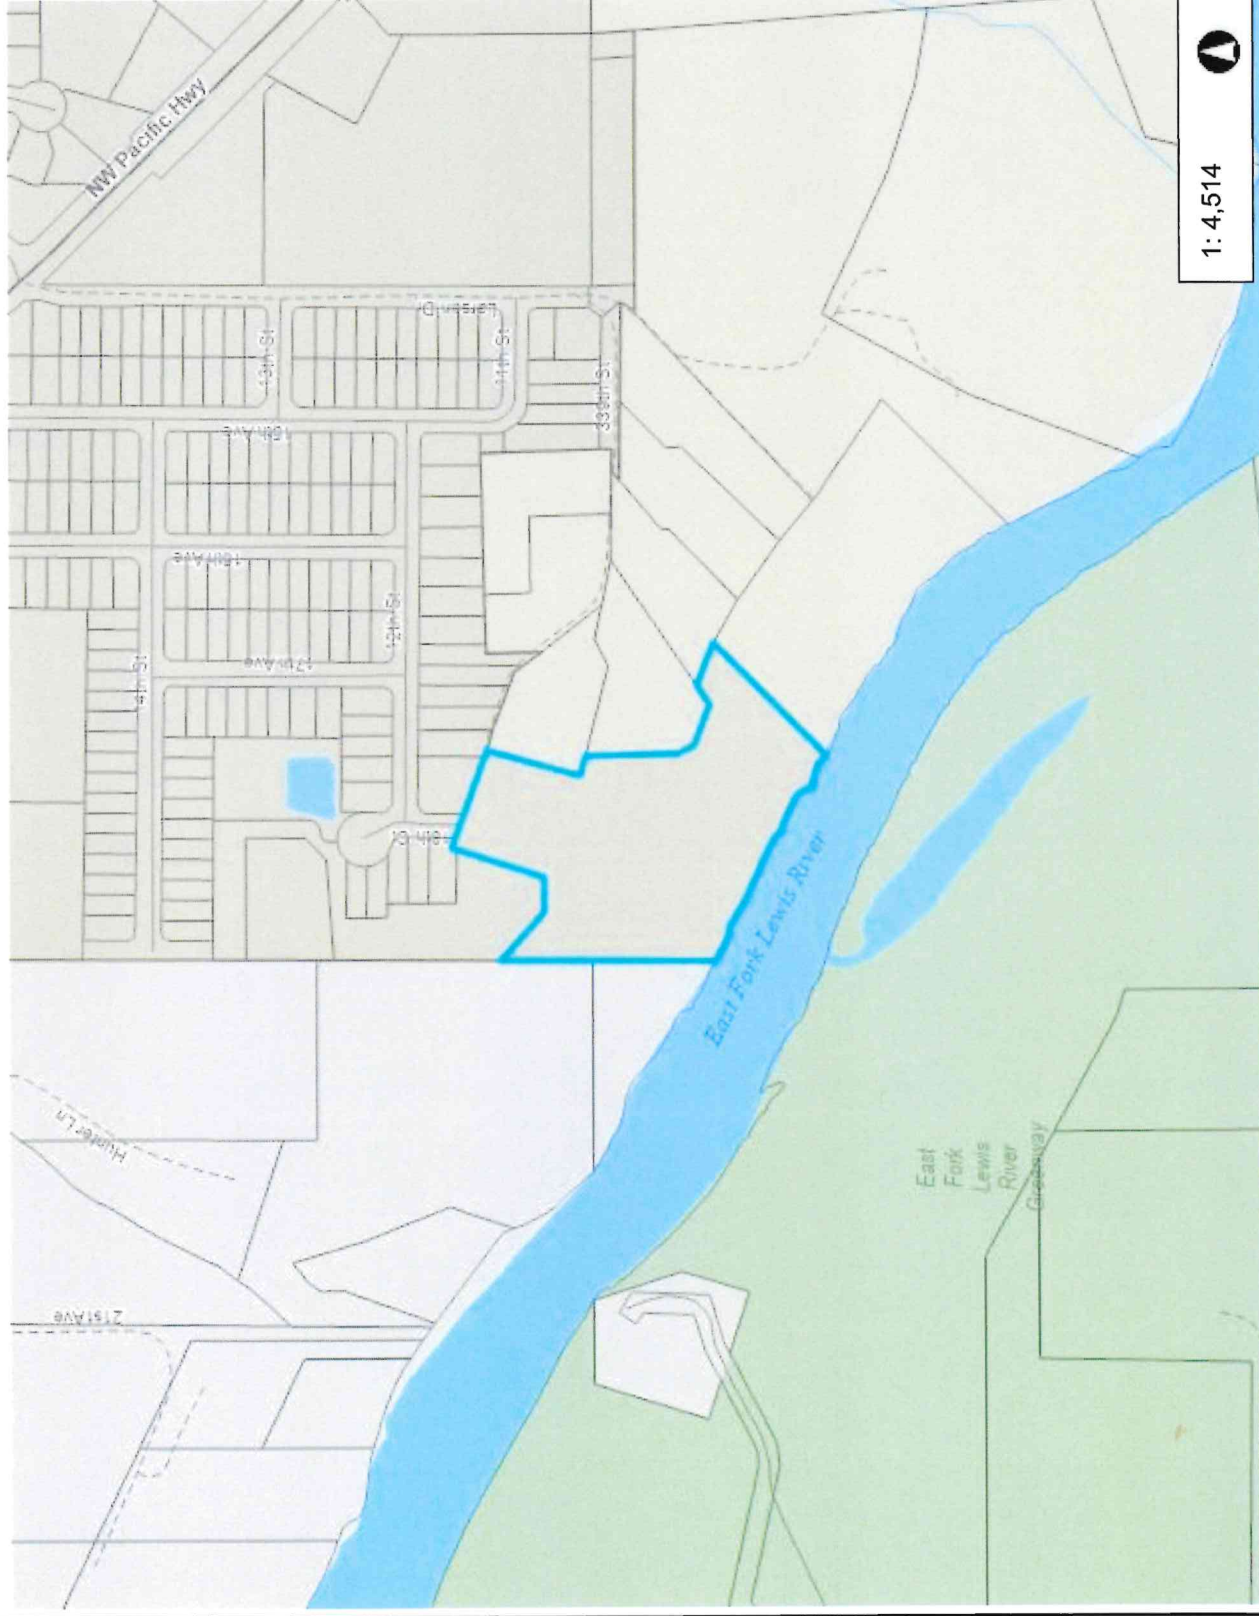

Legend

- Taxlots

Notes:

1: 4,514

This map was generated by Clark County's "MapsOnline" website. Clark County does not warrant the accuracy, reliability or timeliness of any information on this map, and shall not be held liable for losses caused by using this information. Taxlot (i.e., parcel) boundaries cannot be used to determine the location of property lines on the ground.

752.3 Feet

376.17

0

752.3

WGS_1984_Web_Mercator_Auxiliary_Sphere
 Clark County, WA. GIS - <http://gis.clark.wa.gov>