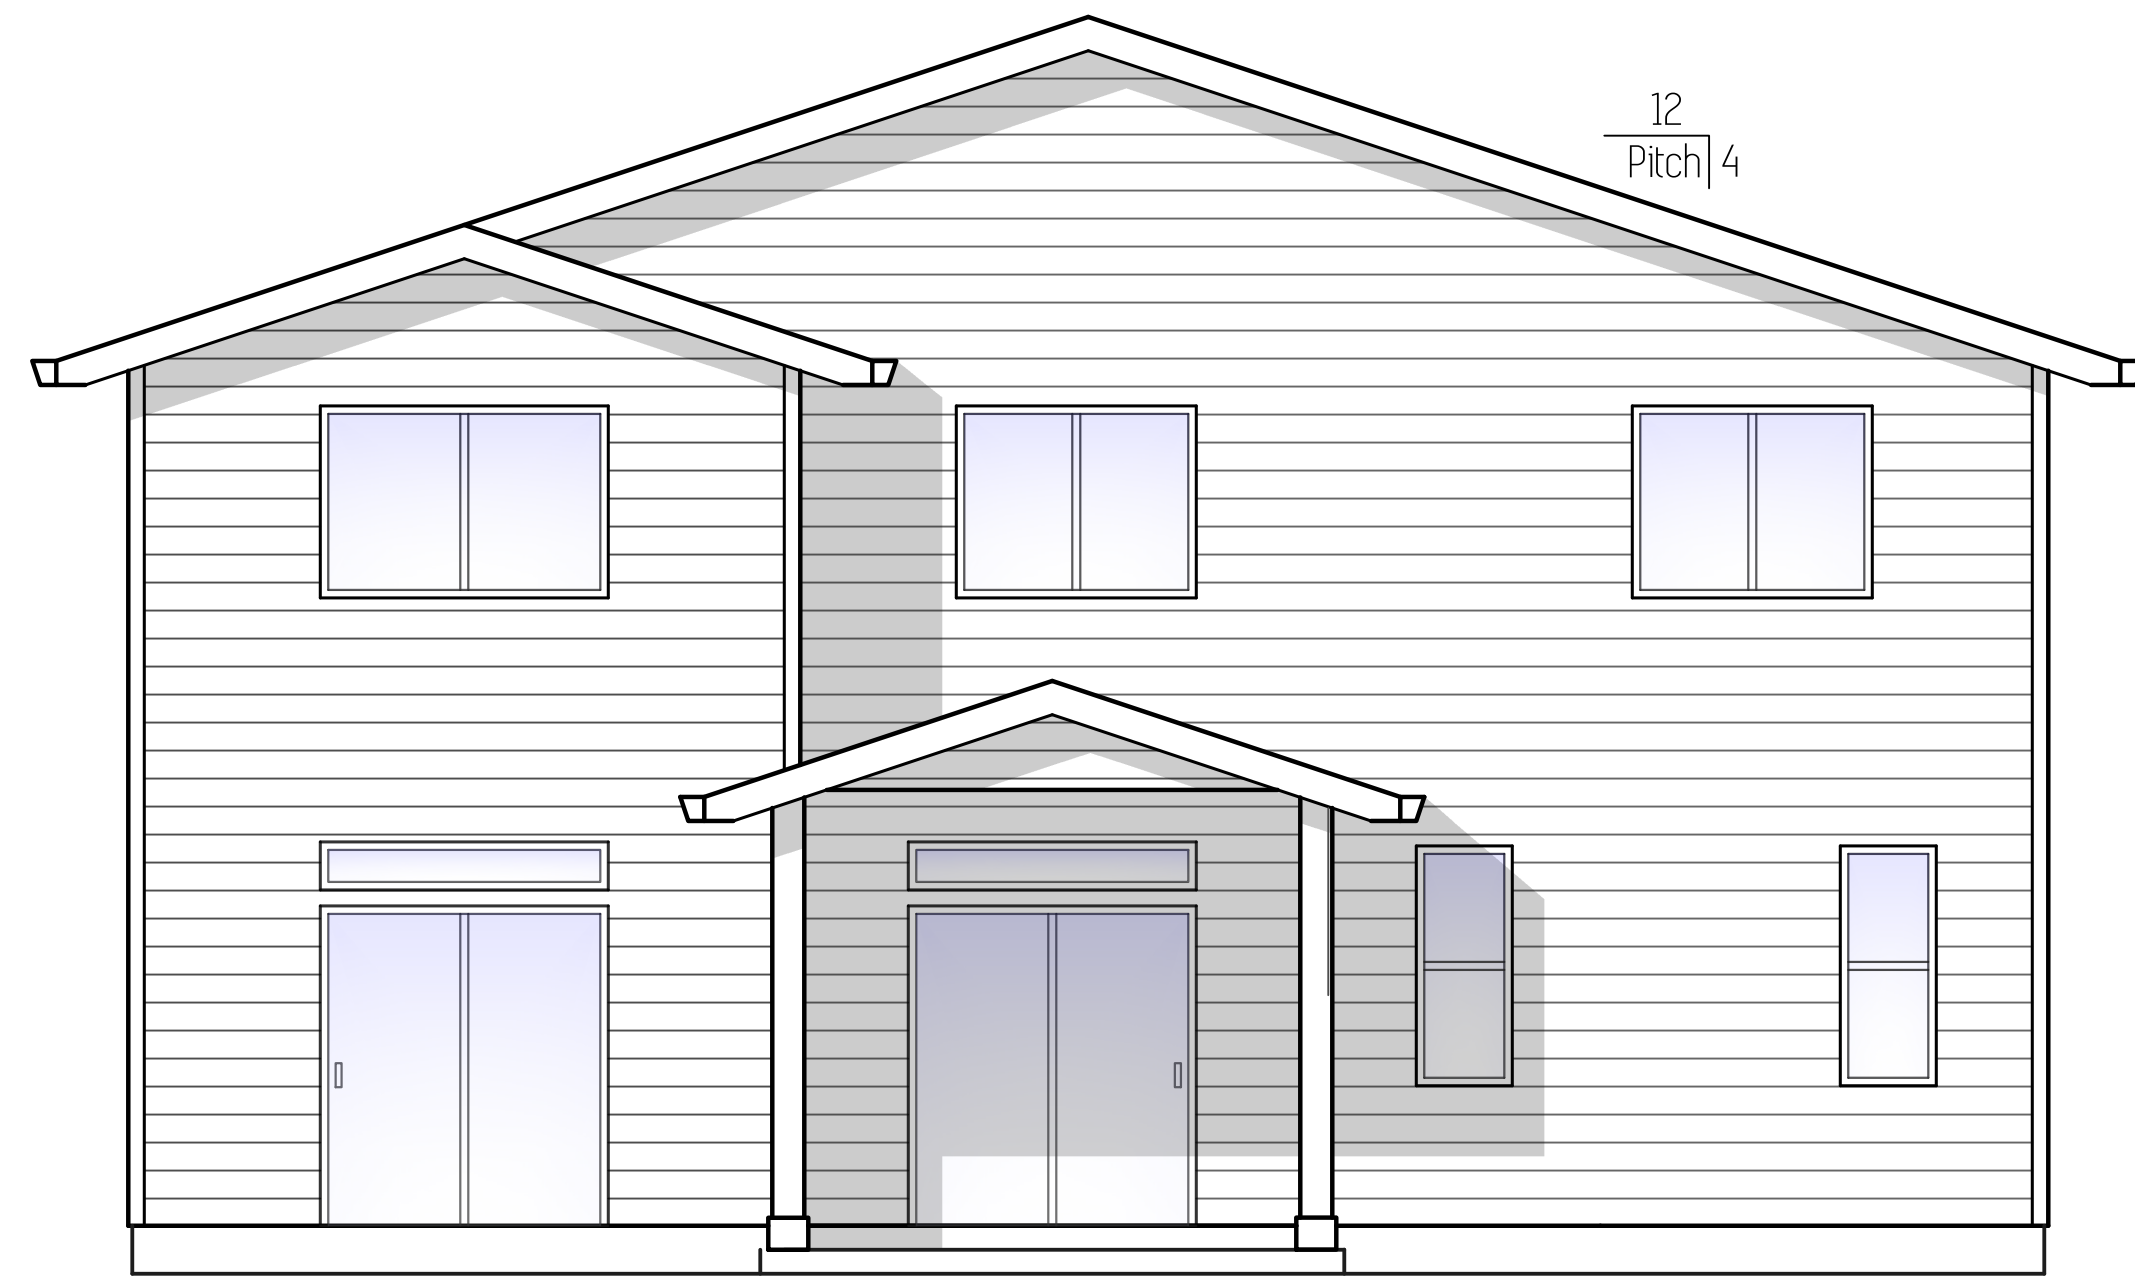

Plan Name	Oxbow B ADU
Date	5/2/2024
Location	Lockwood Meadows Lot 13 La Center, WA

Scale: 1/4" = 1'
 Primary: 1,979 SqFt / ADU: 893 SqFt / Grand Total: 2,872 SqFt

This plan is property of:

© 2024 Cedar Ridge Homes

(P) 503-666-4240
 (F) 503-666-2408
 www.cedarridgehomes.us

Designed by:
 TYSON GREY
 tyson@cedarridgehomes.us

1

Left Elevation

Front Elevation

Back Elevation

Right Elevation