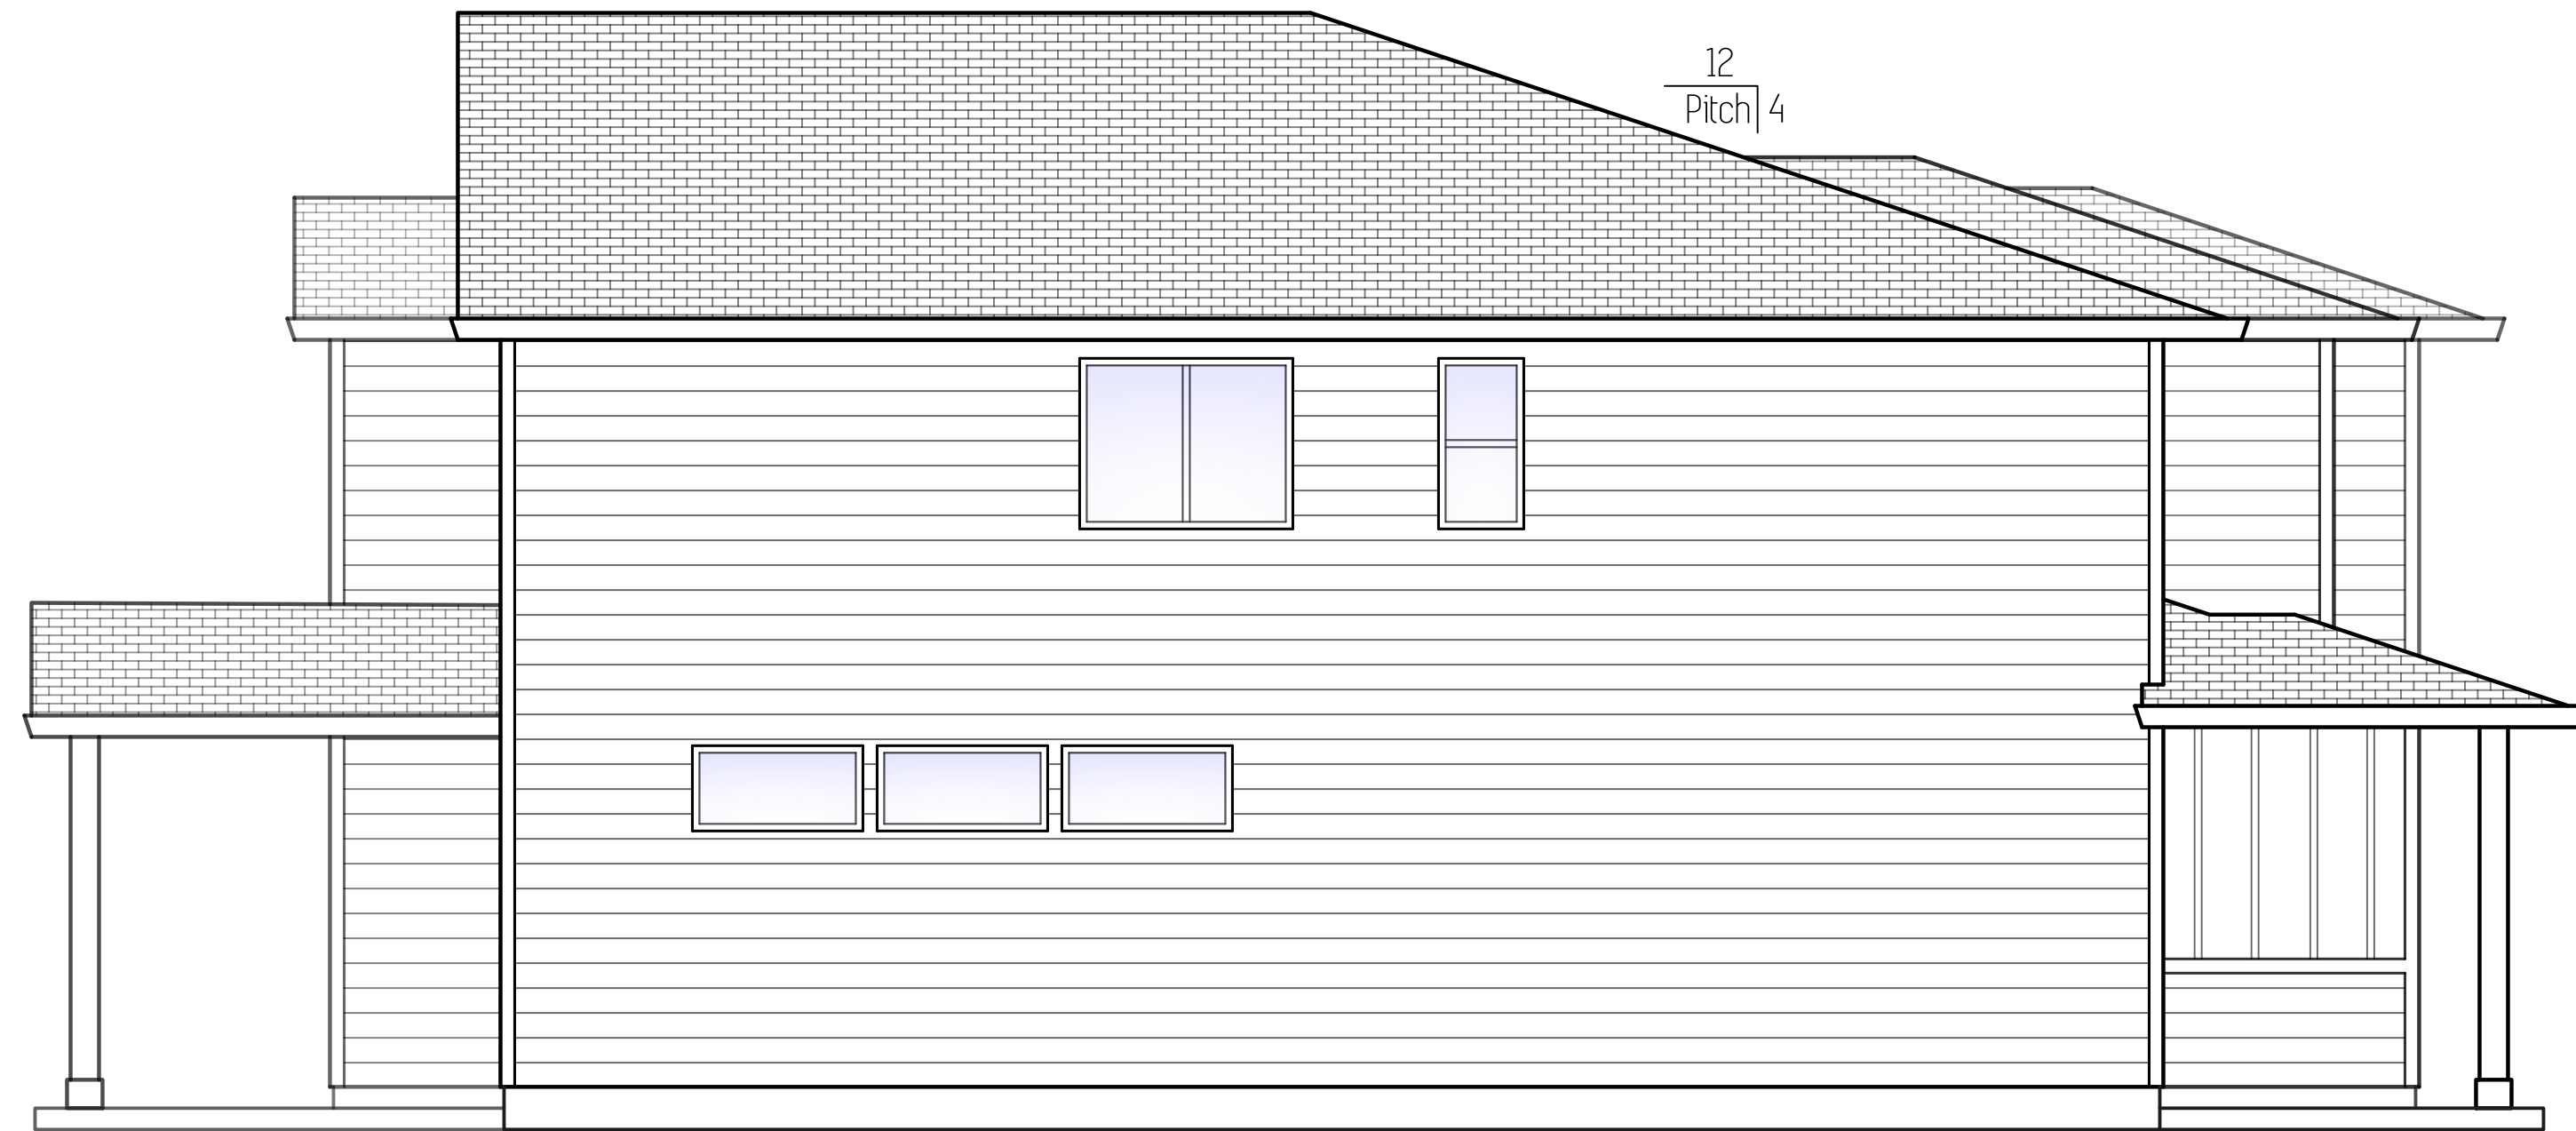

Plan Name	Oxbow B ADU
Date	5/2/2024
Location	Lockwood Meadows Lot 13 La Center, WA

Scale: 1/4" = 1'
 Primary: 1,979 SqFt / ADU: 893 SqFt / Grand Total: 2,872 SqFt

This plan is property of:

© 2024 Cedar Ridge Homes

(P) 503-666-4240
 (F) 503-666-2408
 www.cedarridgehomes.us

Designed by:
 TYSON GREY
 tyson@cedarridgehomes.us

1

Left Elevation

Front Elevation

Back Elevation

Right Elevation