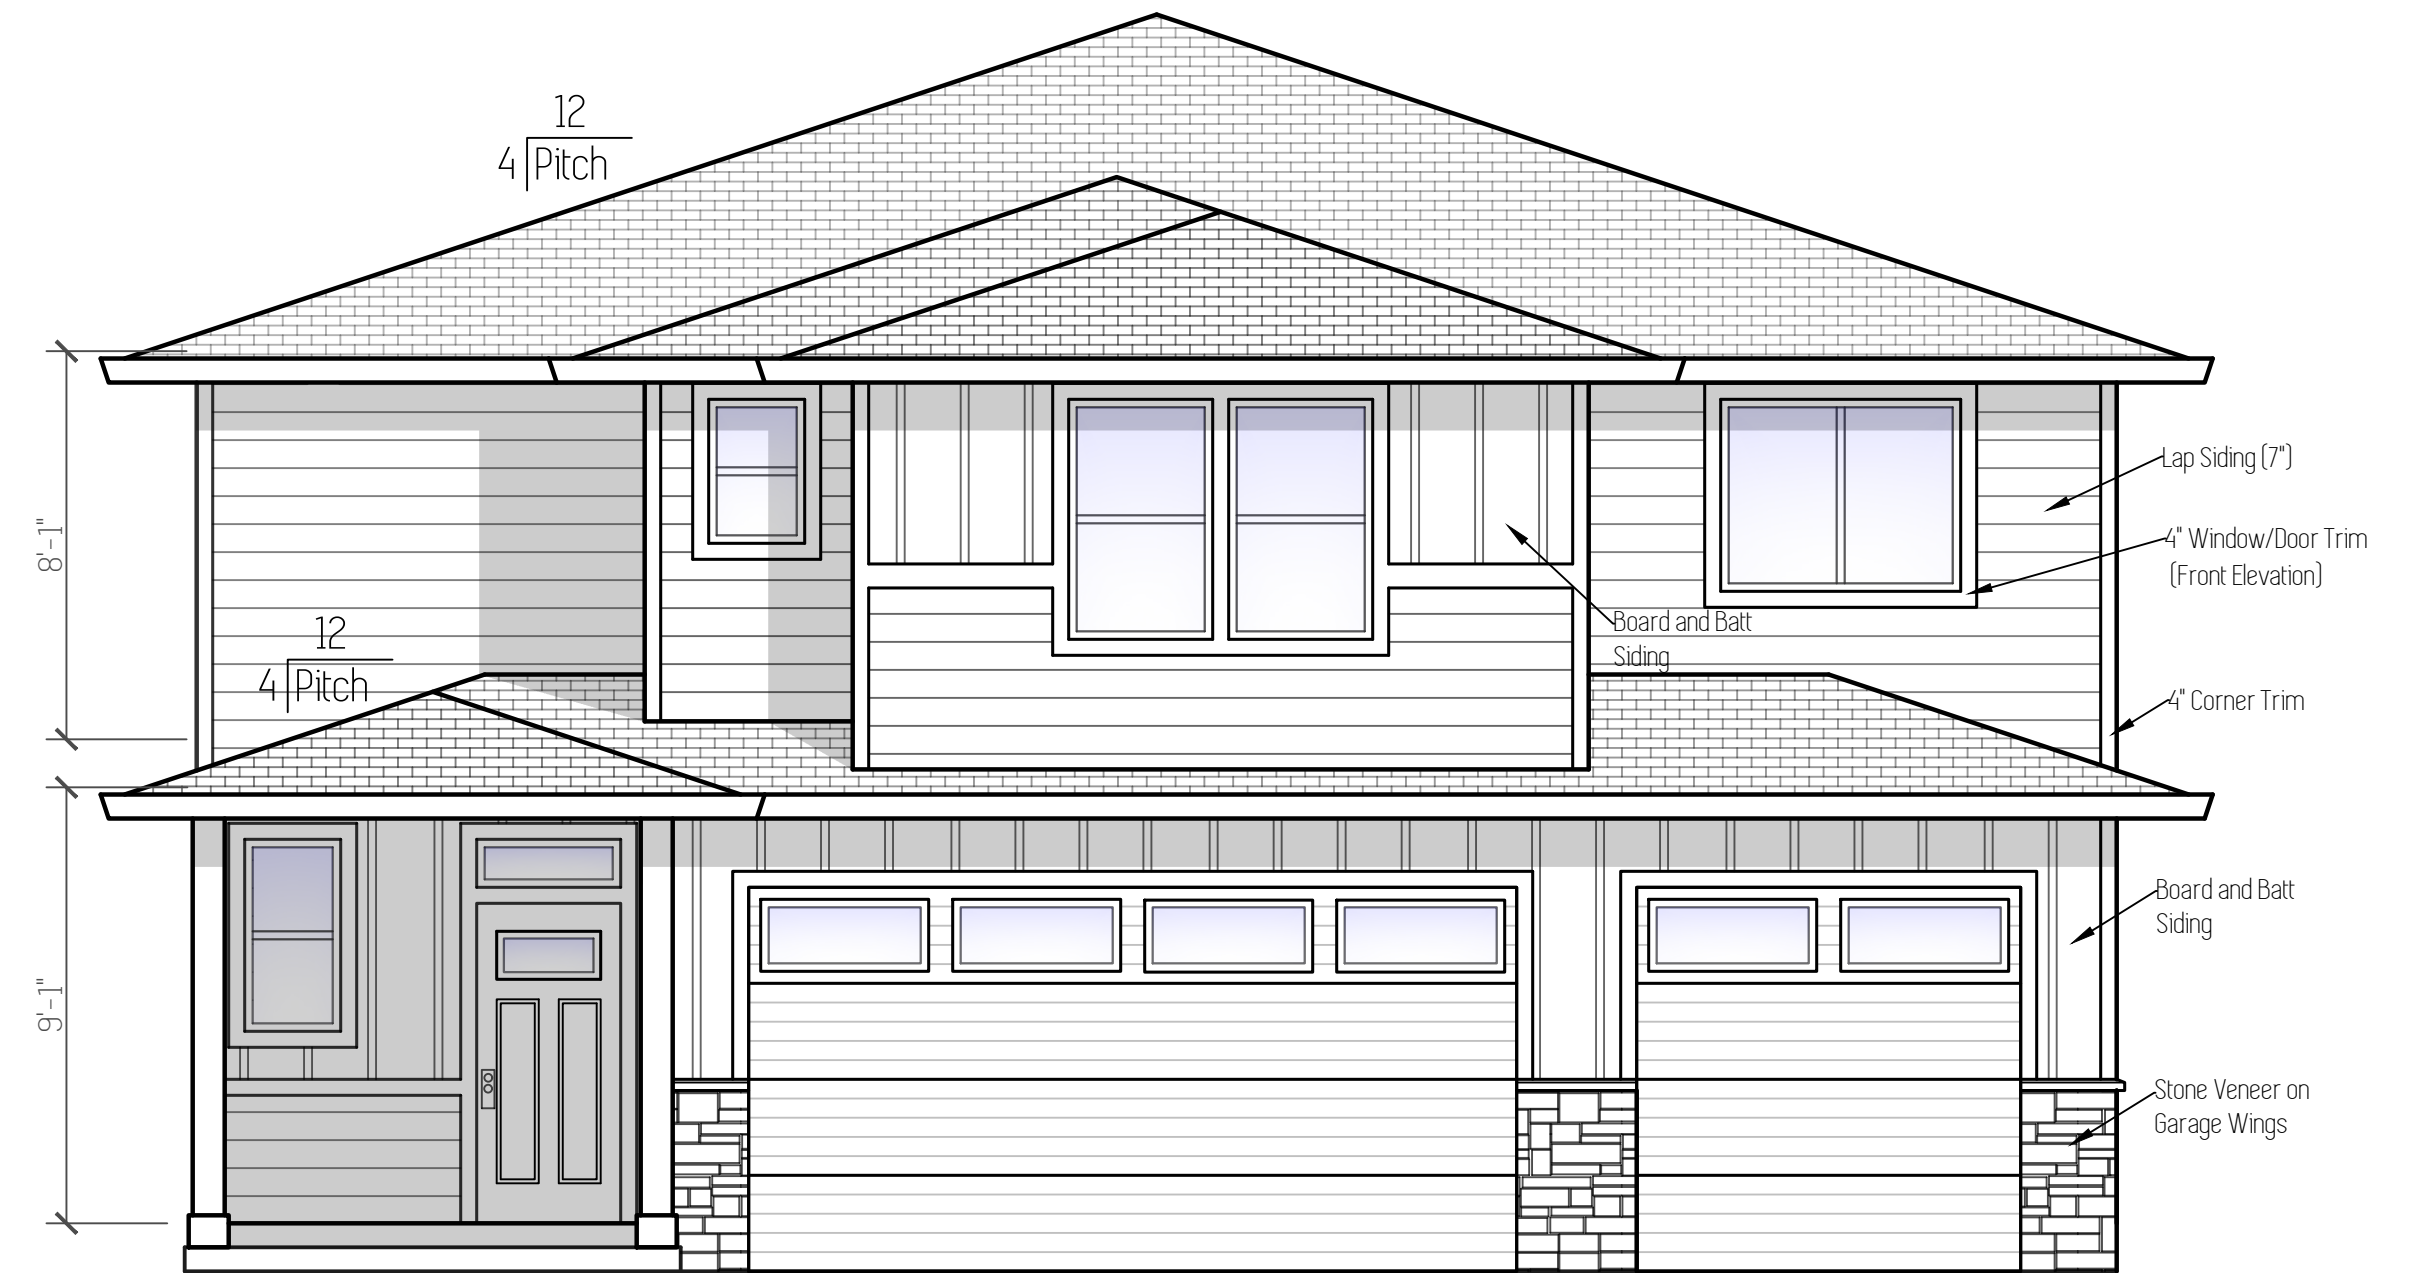

Plan Name	Oxbow B ADU
Date	5/2/2024
Location	Lockwood Meadows Lot 13 La Center, WA

Scale: 1/4" = 1'
 Primary: 1,979 SqFt / ADU: 893 SqFt / Grand Total: 2,872 SqFt

This plan is property of:

© 2024 Cedar Ridge Homes

(P) 503-666-4240
 (F) 503-666-2408
 www.cedarridgehomes.us

Designed by:
 TYSON GREY
 tyson@cedarridgehomes.us

1

Left Elevation

Front Elevation

Back Elevation

Right Elevation