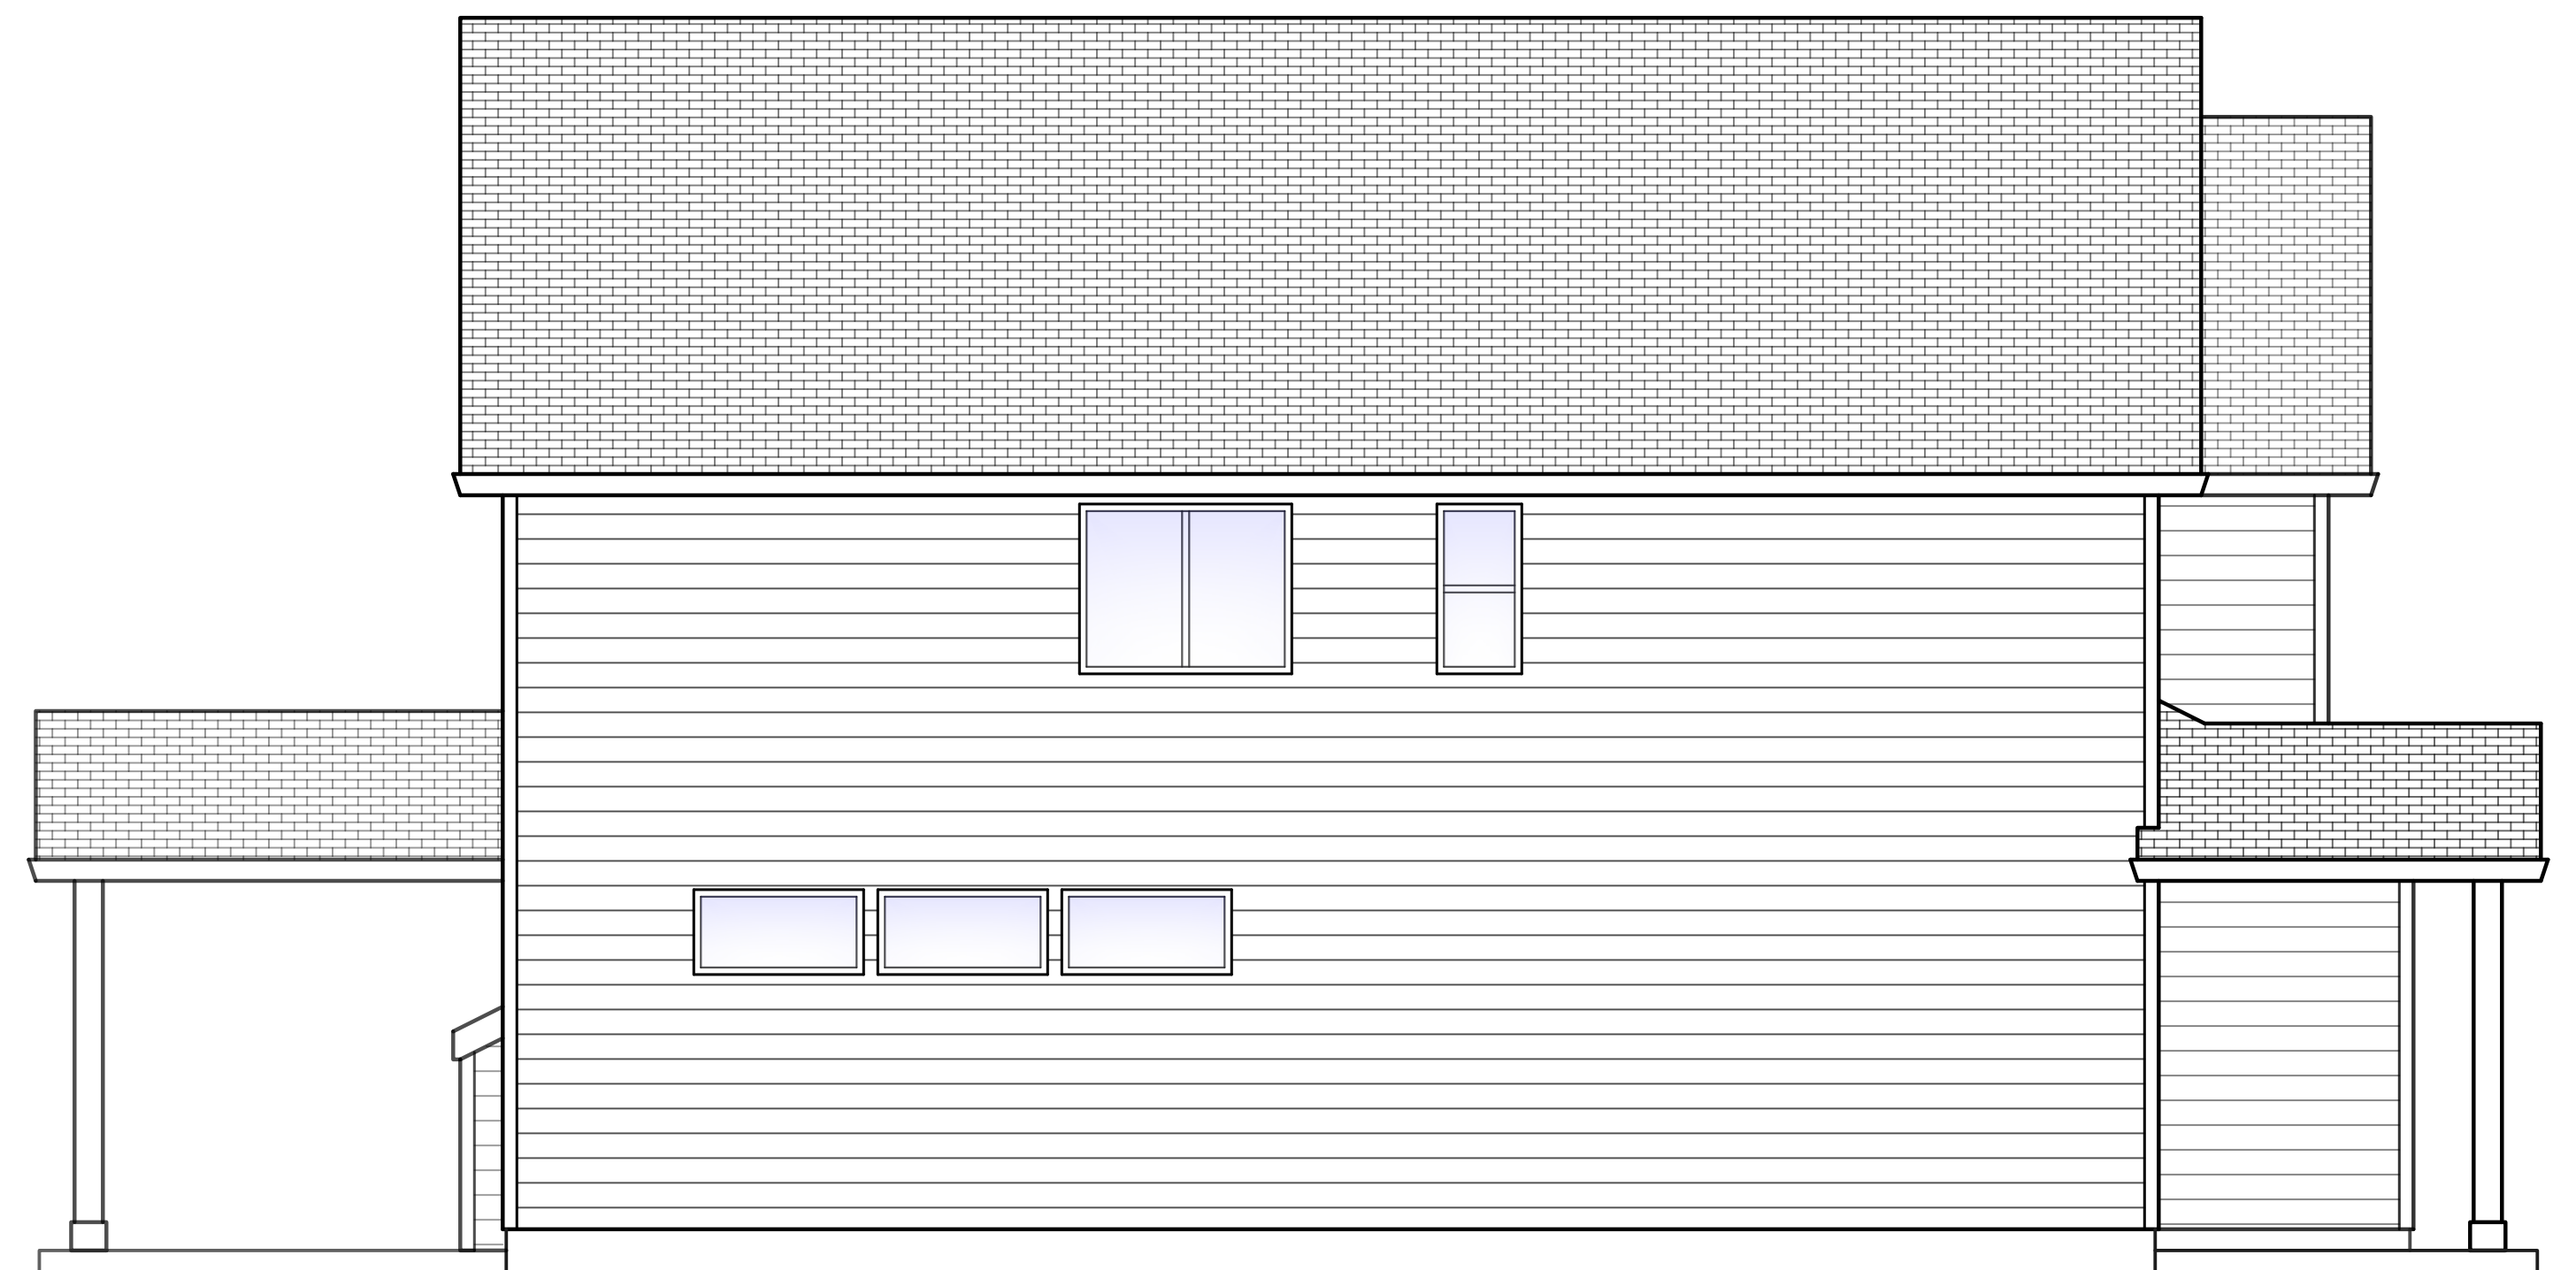

Front Elevation

Right Elevation

Back Elevation

Left Elevation

Plan Name	Aspen ADU
Date	8/28/2024
Location	Lockwood Meadows Lot 24 La Center, WA

Elevations	Scale: 1/4" = 1'
	Total: 2,732 SqFt // ADU: 781 SqFt (40%)