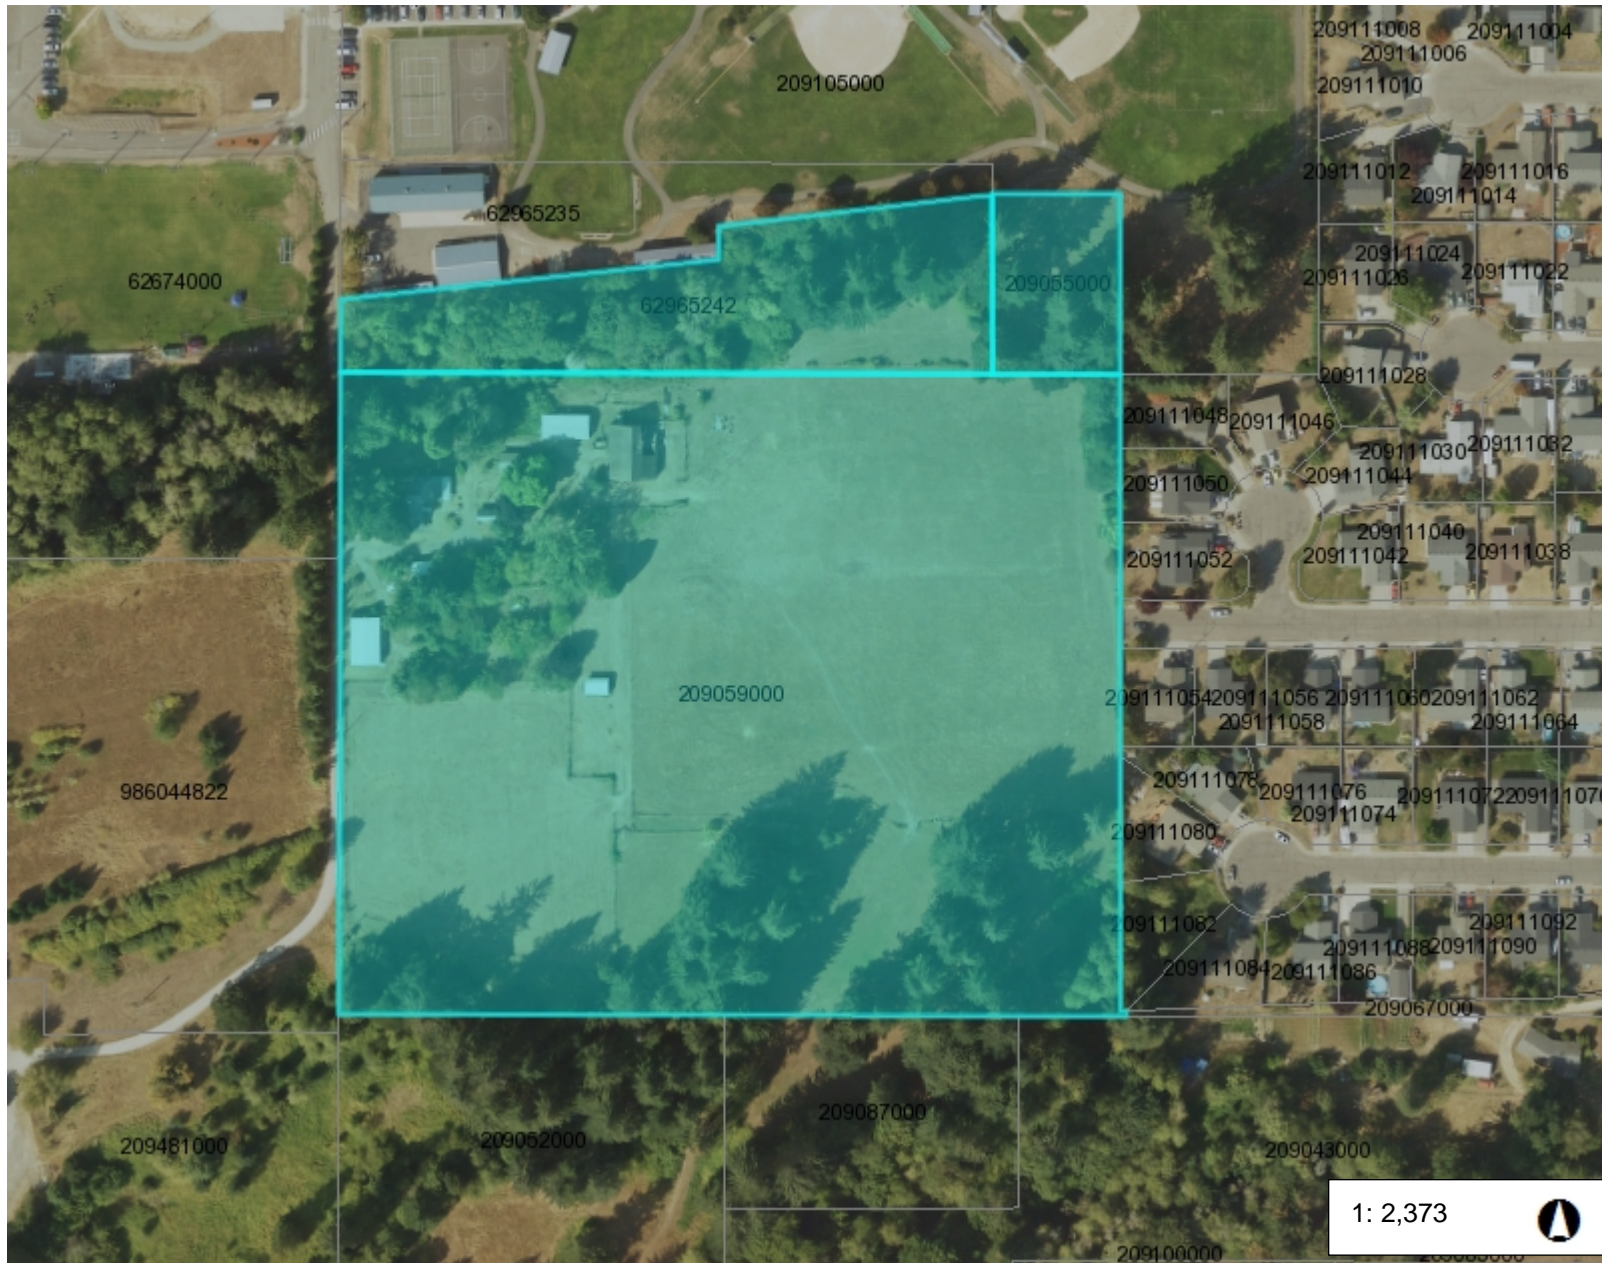

# Holley Park Subdivision

## Legend

Taxlots

Notes:

1: 2,373

395.5 0 197.74 395.5 Feet

WGS\_1984\_Web\_Mercator\_Auxiliary\_Sphere  
Clark County, WA. GIS - <http://gis.clark.wa.gov>

This map was generated by Clark County's "MapsOnline" website. Clark County does not warrant the accuracy, reliability or timeliness of any information on this map, and shall not be held liable for losses caused by using this information.